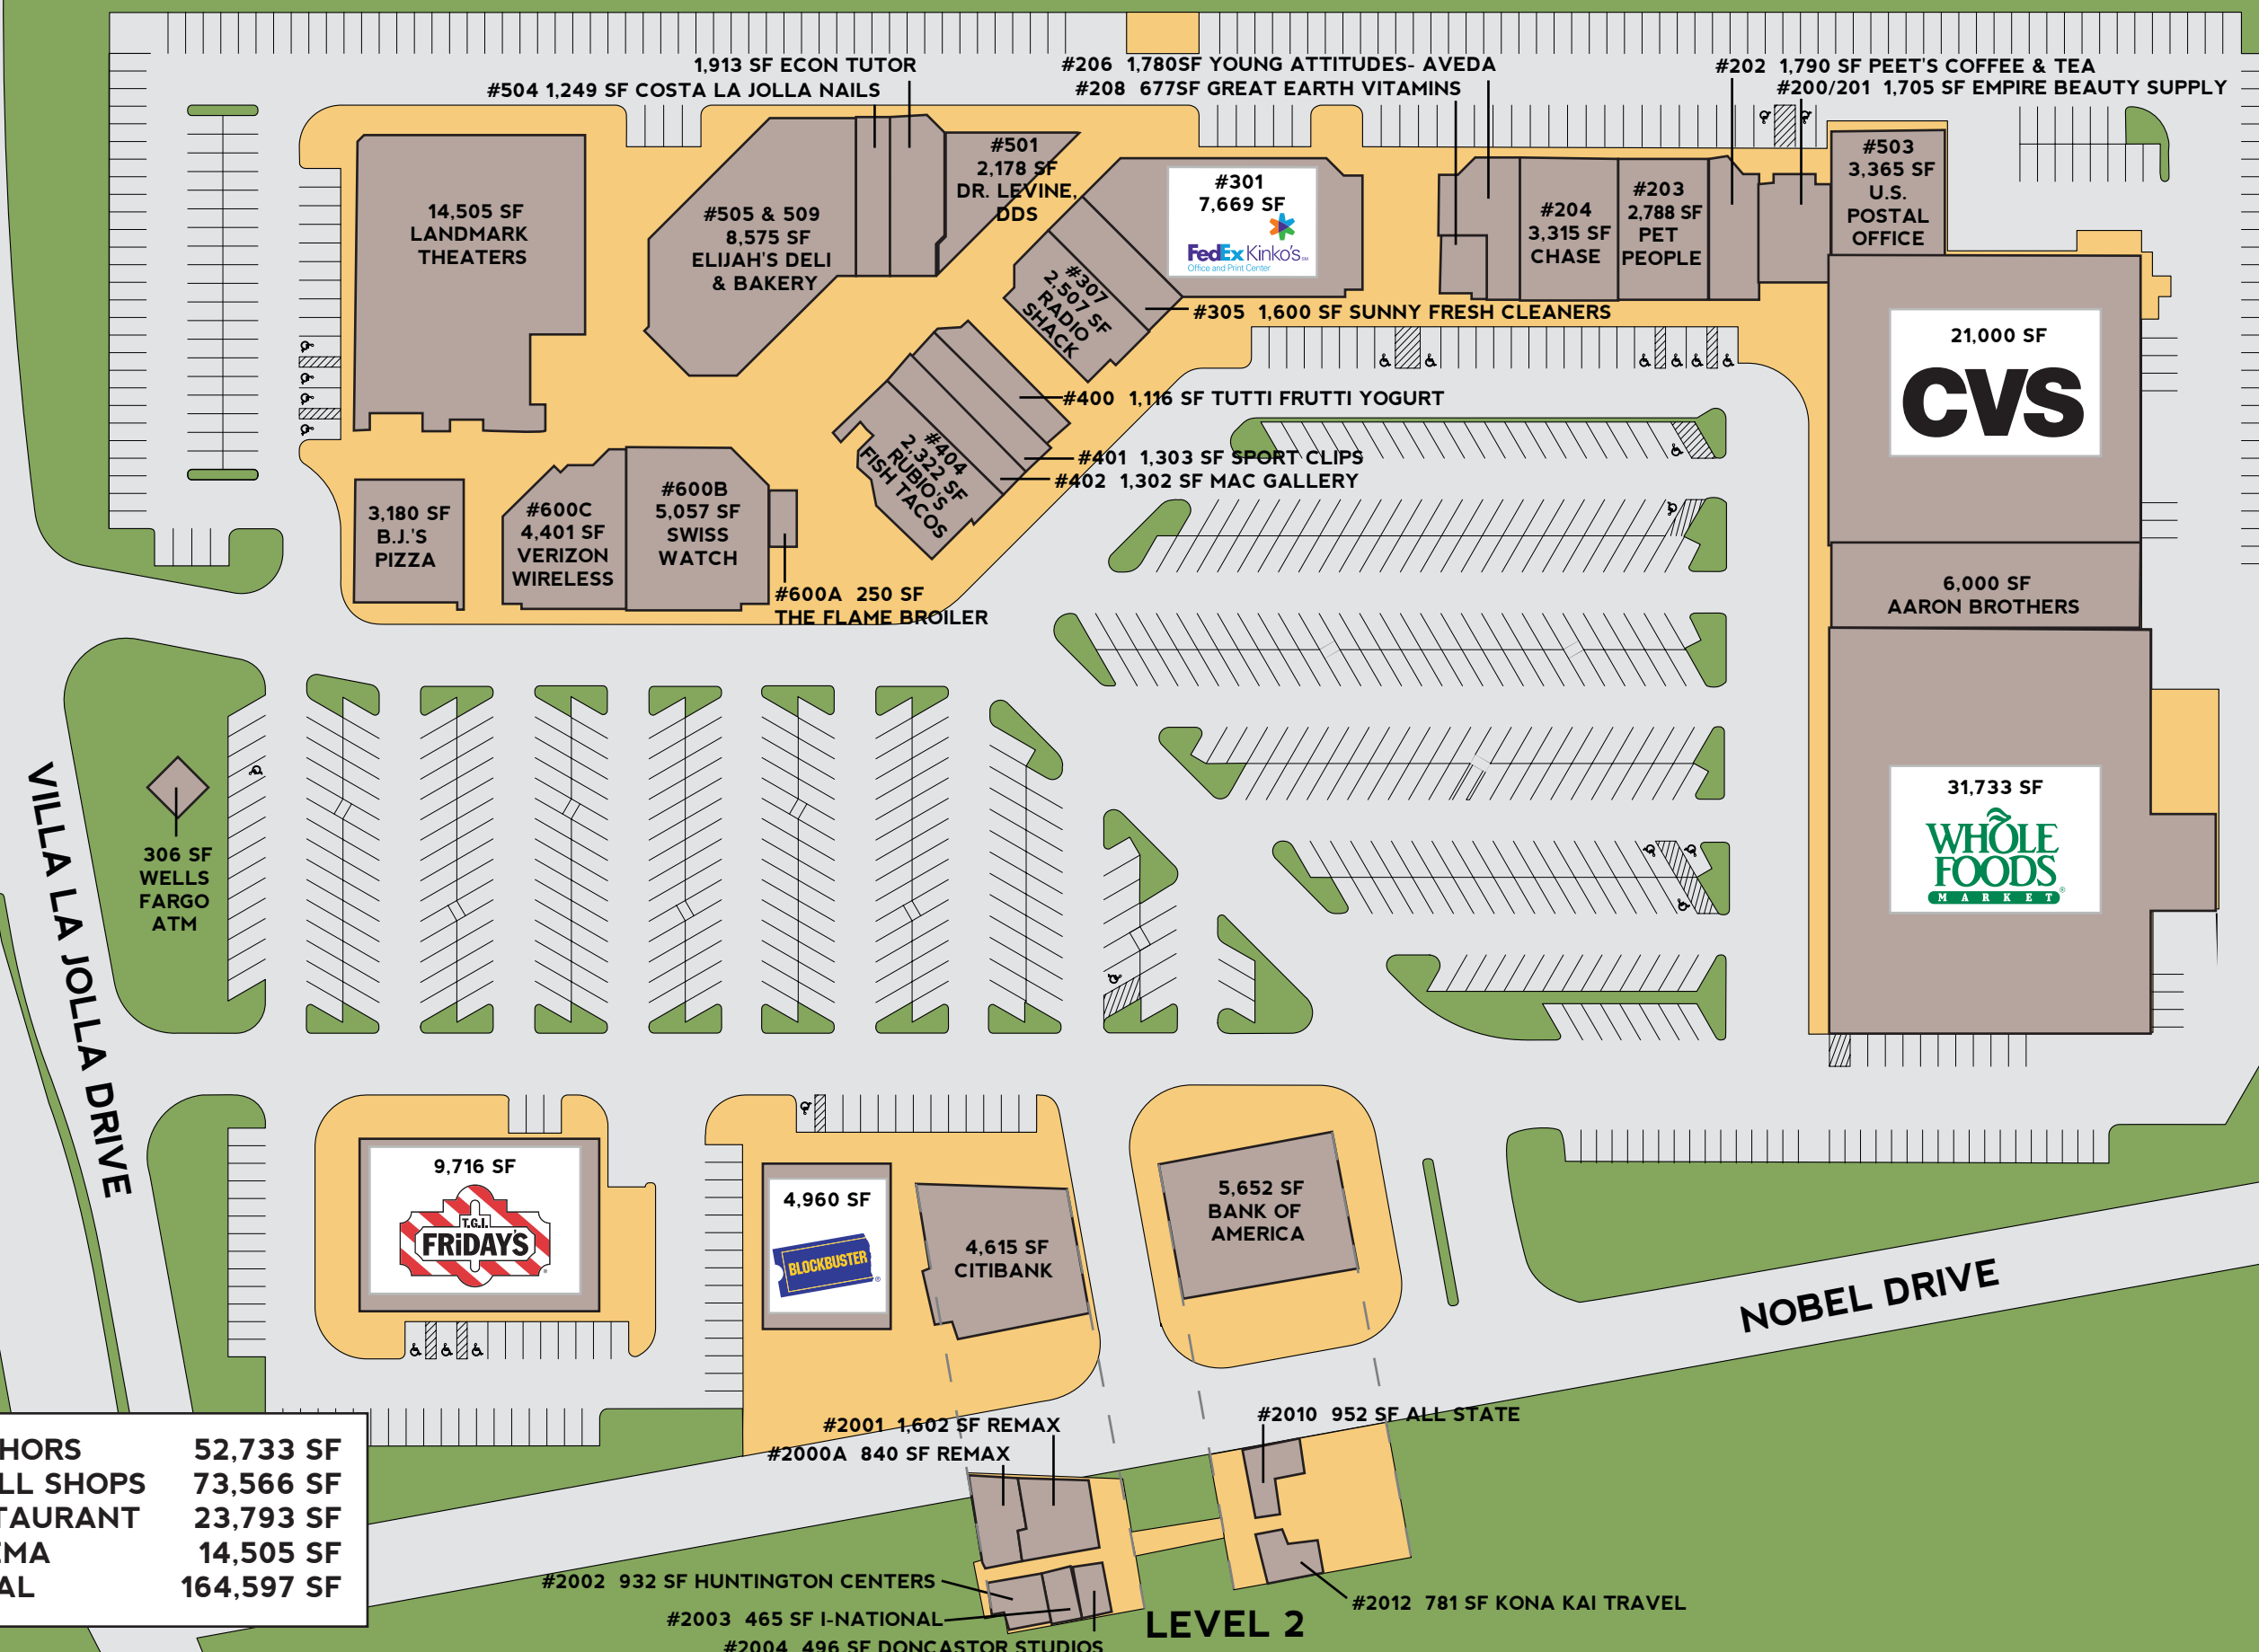

# HYDE PARK VILLAGE

---

## My Visit List

There are no items in your visit list. When you see a store page on our site or a product page that you want to add to the quick list, click on the "add to my visit" button. We'll remember the store or item, and when you are ready to see or print your list, come back here.

US1 at Meadow Road · Princeton, NJ 08540 · (609) 452-7777

ANCHORS	52,733 SF
SMALL SHOPS	73,566 SF
RESTAURANT	23,793 SF
CINEMA	14,505 SF
TOTAL	164,597 SF

#2001 1,602 SF REMAX  
 #2000A 840 SF REMAX  
 #2010 952 SF ALL STATE  
 #2002 932 SF HUNTINGTON CENTERS  
 #2003 465 SF I-NATIONAL  
 #2004 496 SF DONCASTOR STUDIOS

**LEVEL 2**